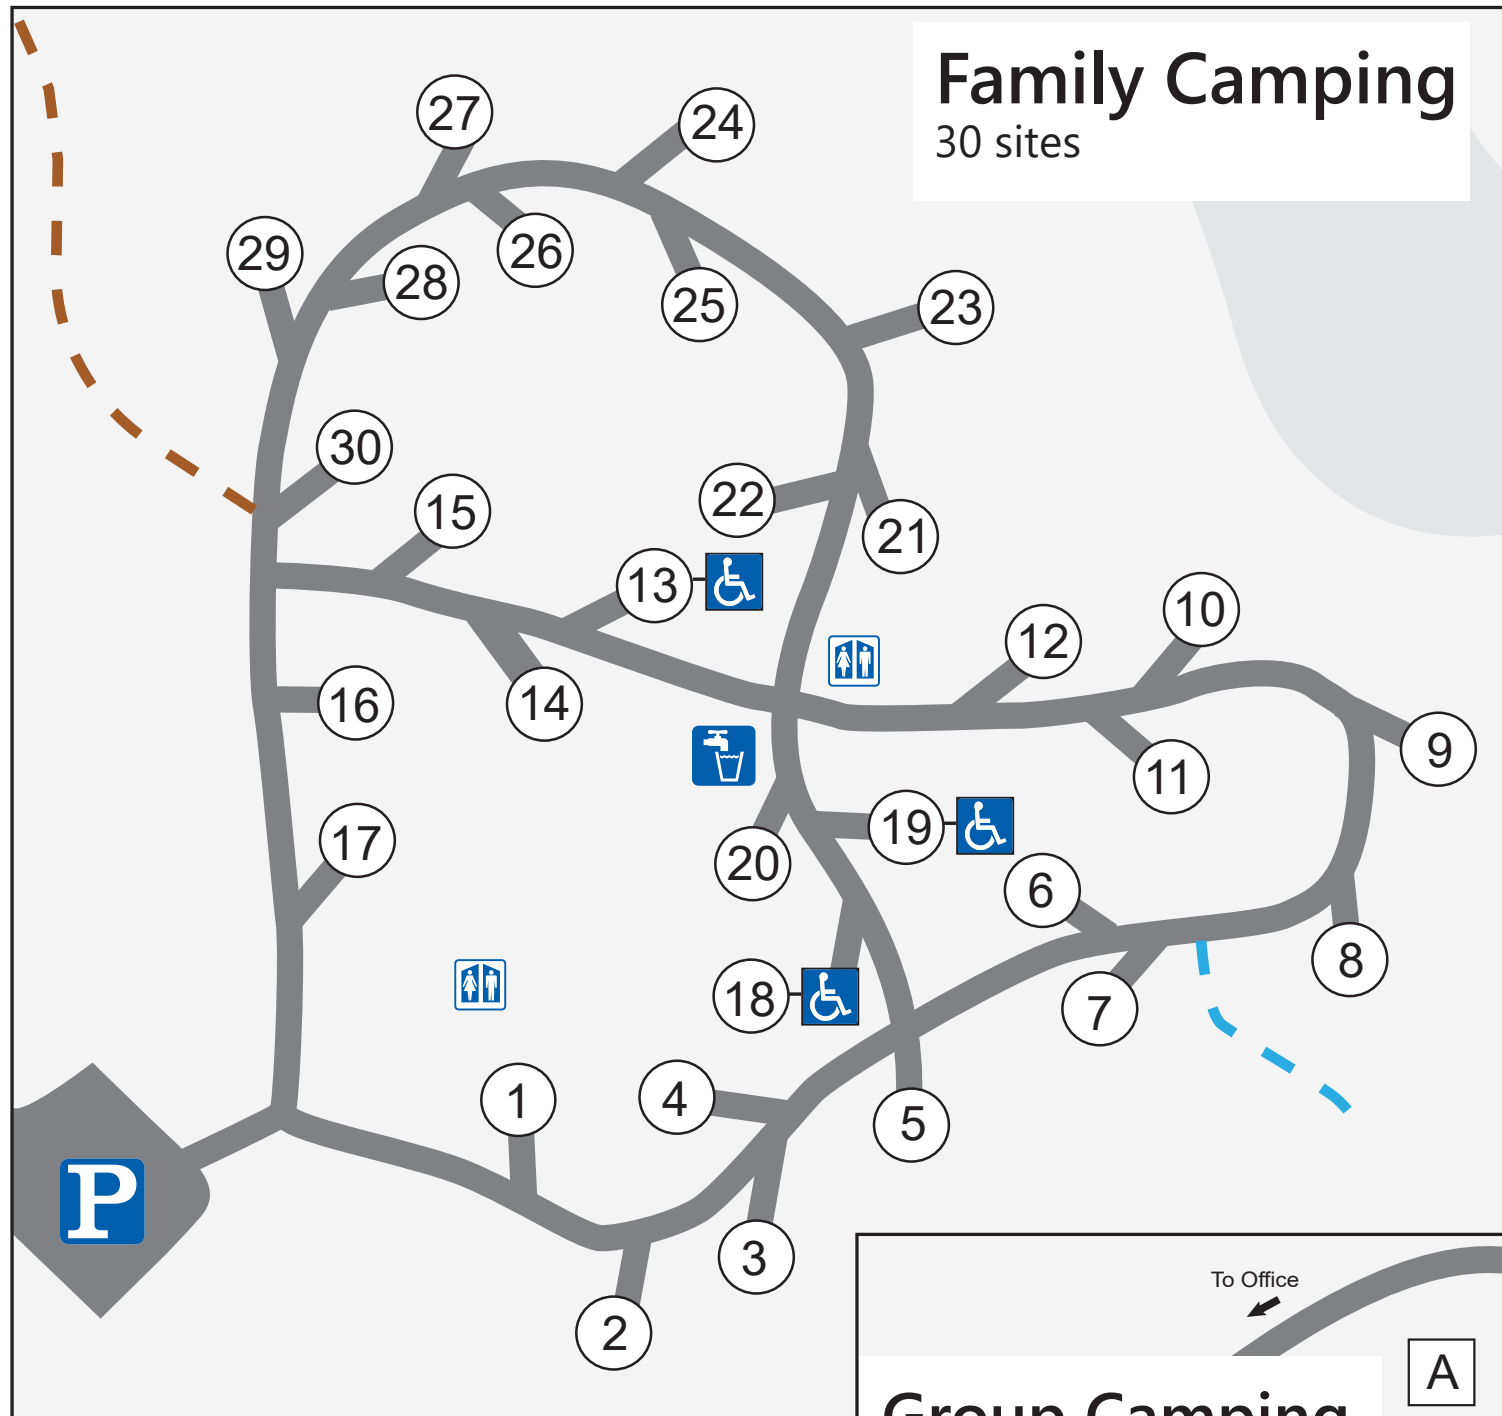

# Menomonee Park Campgrounds

Waukesha County  
Park System

## Map Legend

- Family Campsite
- Accessible Family Campsite
- Group Camping Area
- Drinking Water
- Portable/Vault Toilets
- Parking
- Hiking Trail, Winter = Ski Only
- Hiking Trail, Winter = Snowshoe and Hiking Trail