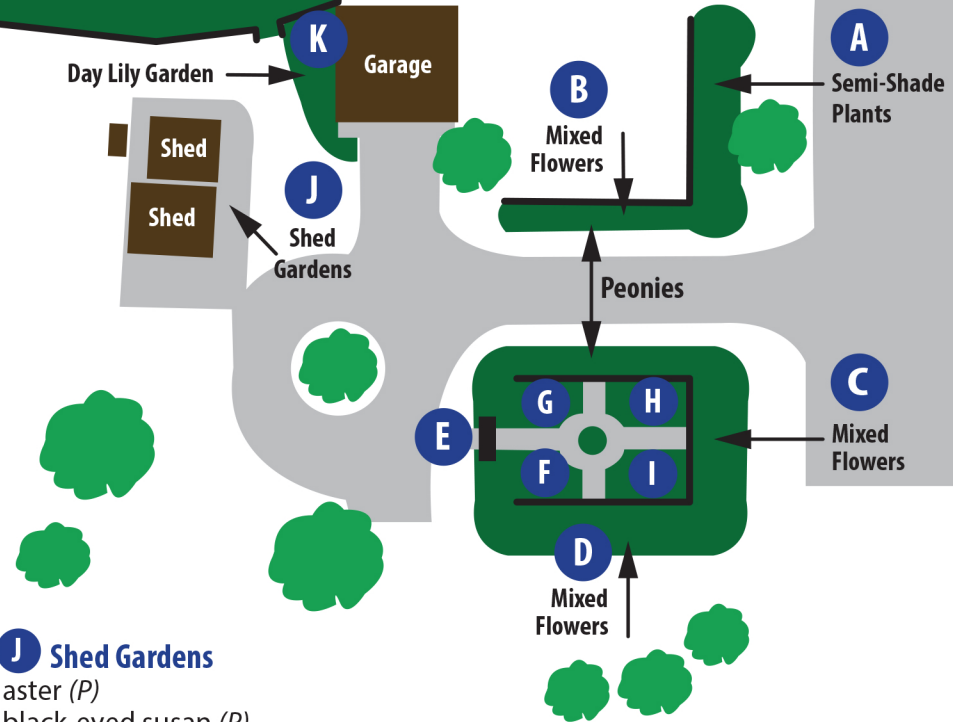

I Butterfly & Pollinators

chives (P)
cleome (A)
common milkweed (P)
coneflower (P)
dill (A)
garlic chives (P)
goldenrod (P)
heliopsis (P)
nepeta (P)
rudbeckia (A)
shasta daisy (P)
verbena bonariensis (A)
winter aster (P)

J Shed Gardens

aster (P)
black-eyed susan (P)
catmint (P)
grey-headed coneflower (P)
hollyhock (Bi-A)
hosta (P)
bradford beauty fern (P)
prairie dropseed (P,G)
spiderwort (P)
stiff goldenrod (P)
woodland phlox (P)
yarrow (P)

K Day Lily Garden

L Vegetable Garden

Gardens Legend

	Garden Area	(P) Perennial
	Garden Fence	(A) Annual
	Tree/Shrub	(G) Grass
	Building	(S) Shrub
	Road/Pathway	(V) Vine