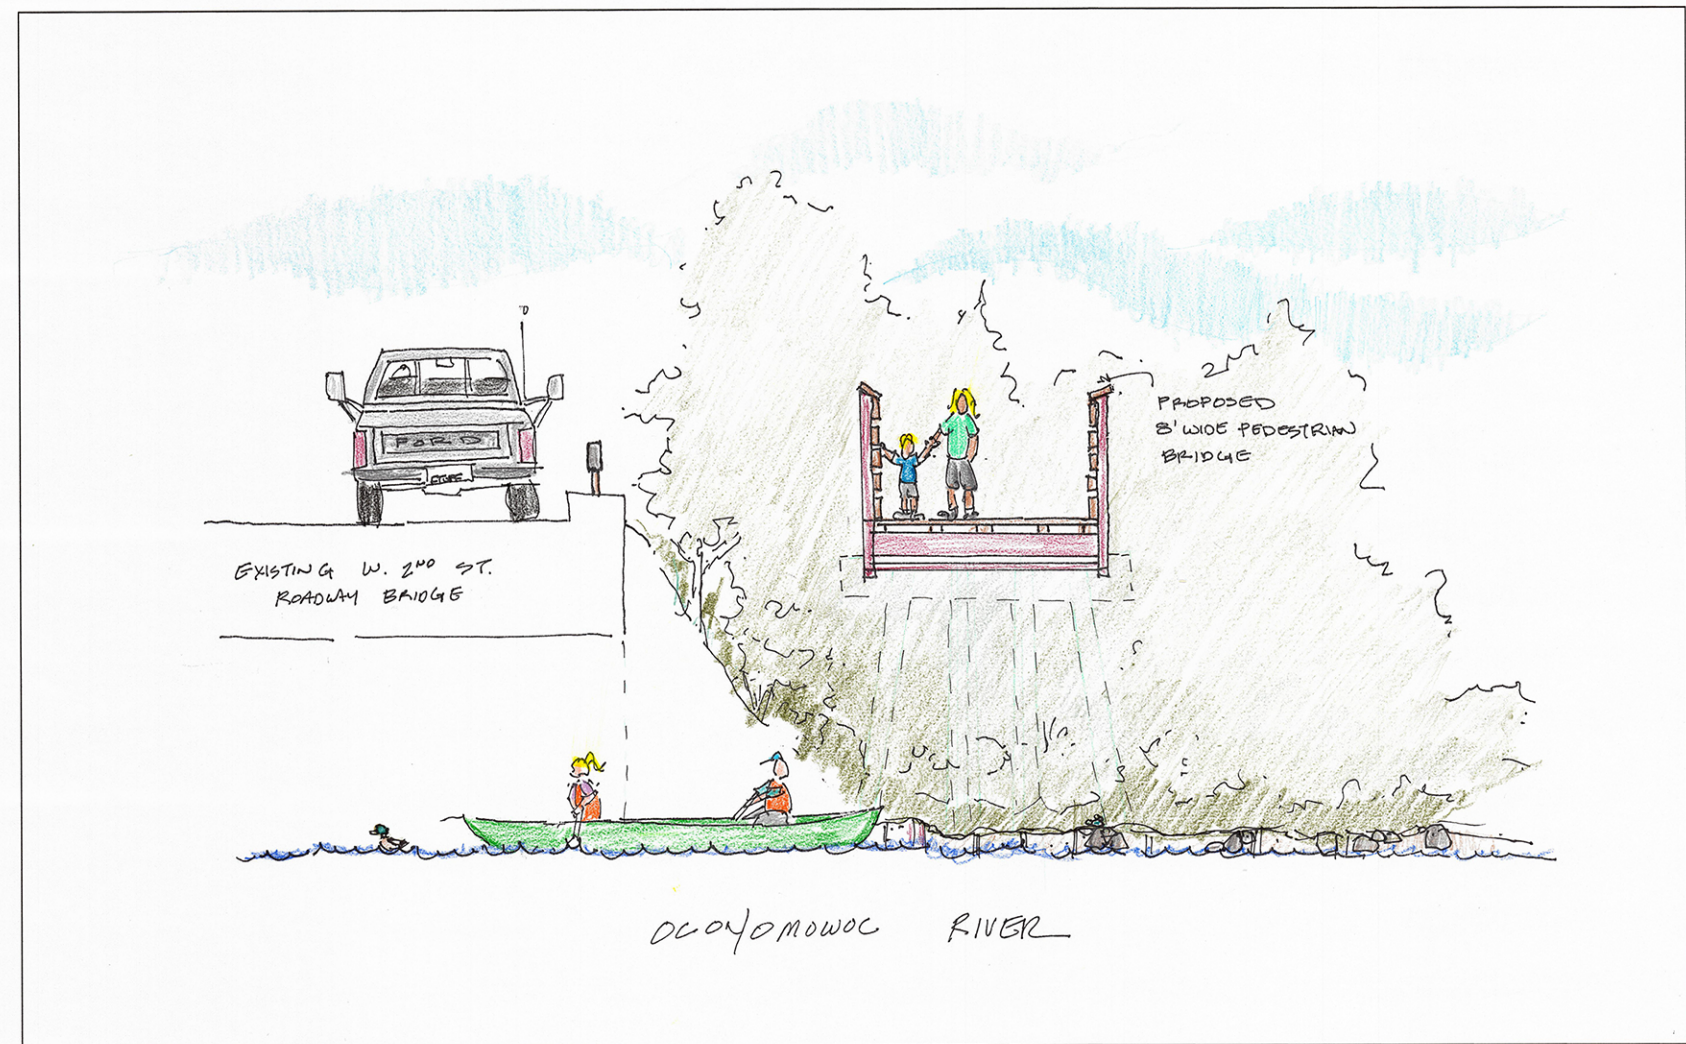

# Lake Country Trail Phase 5 Typical Sections

WisDOT ID #3852-05-00

**Trail within We Energies Corridor**

**Sidewalk along W. 2nd Street**

**New pedestrian bridge across Oconomowoc River**