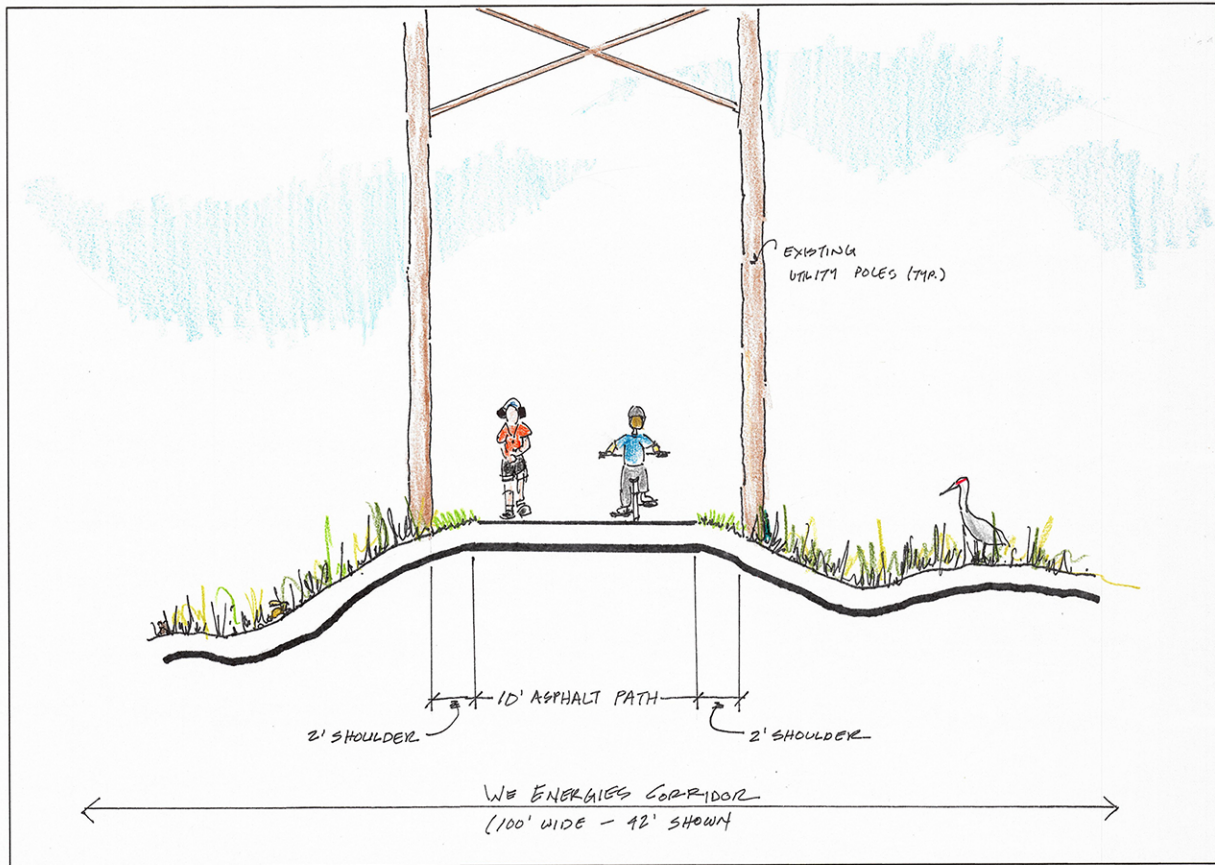

# Lake Country Trail Phase 5 Typical Sections

WisDOT ID #3852-05-00

**Trail within We Energies Corridor**

**Sidewalk along W. 2nd Street**

**New pedestrian bridge across Oconomowoc River**