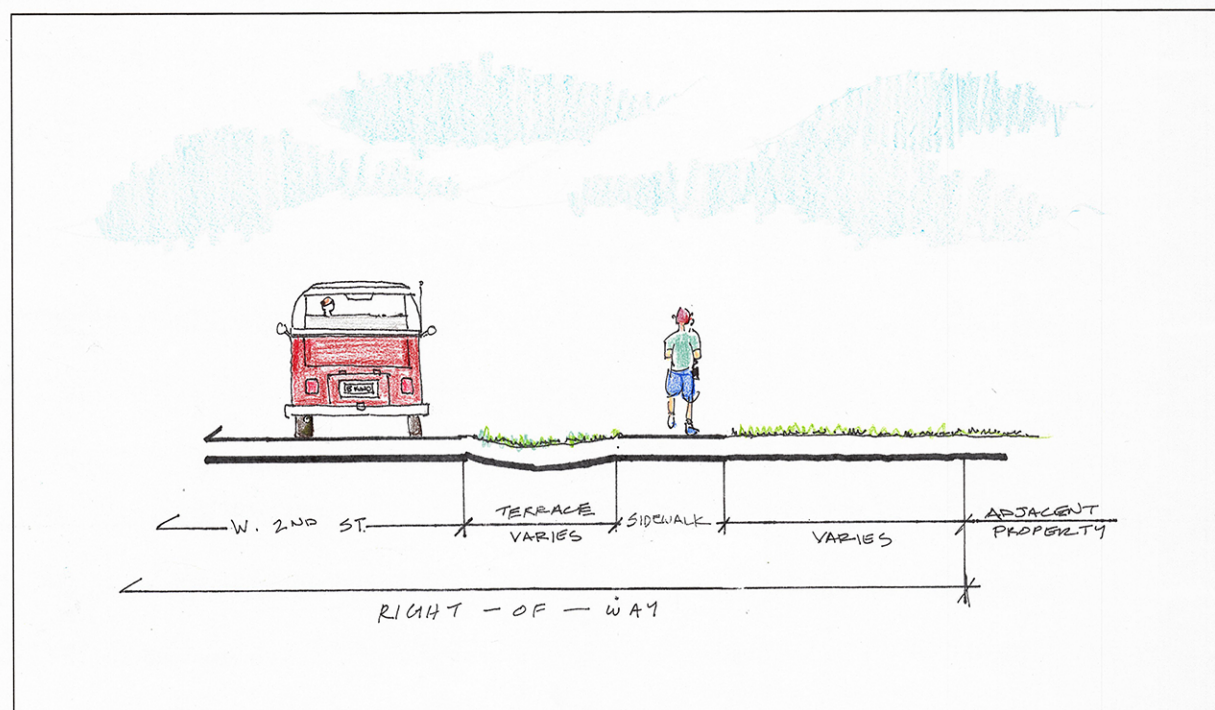

# Lake Country Trail Phase 5 Typical Sections

WisDOT ID #3852-05-00

**Trail within We Energies Corridor**

**Sidewalk along W. 2nd Street**

**New pedestrian bridge across Oconomowoc River**