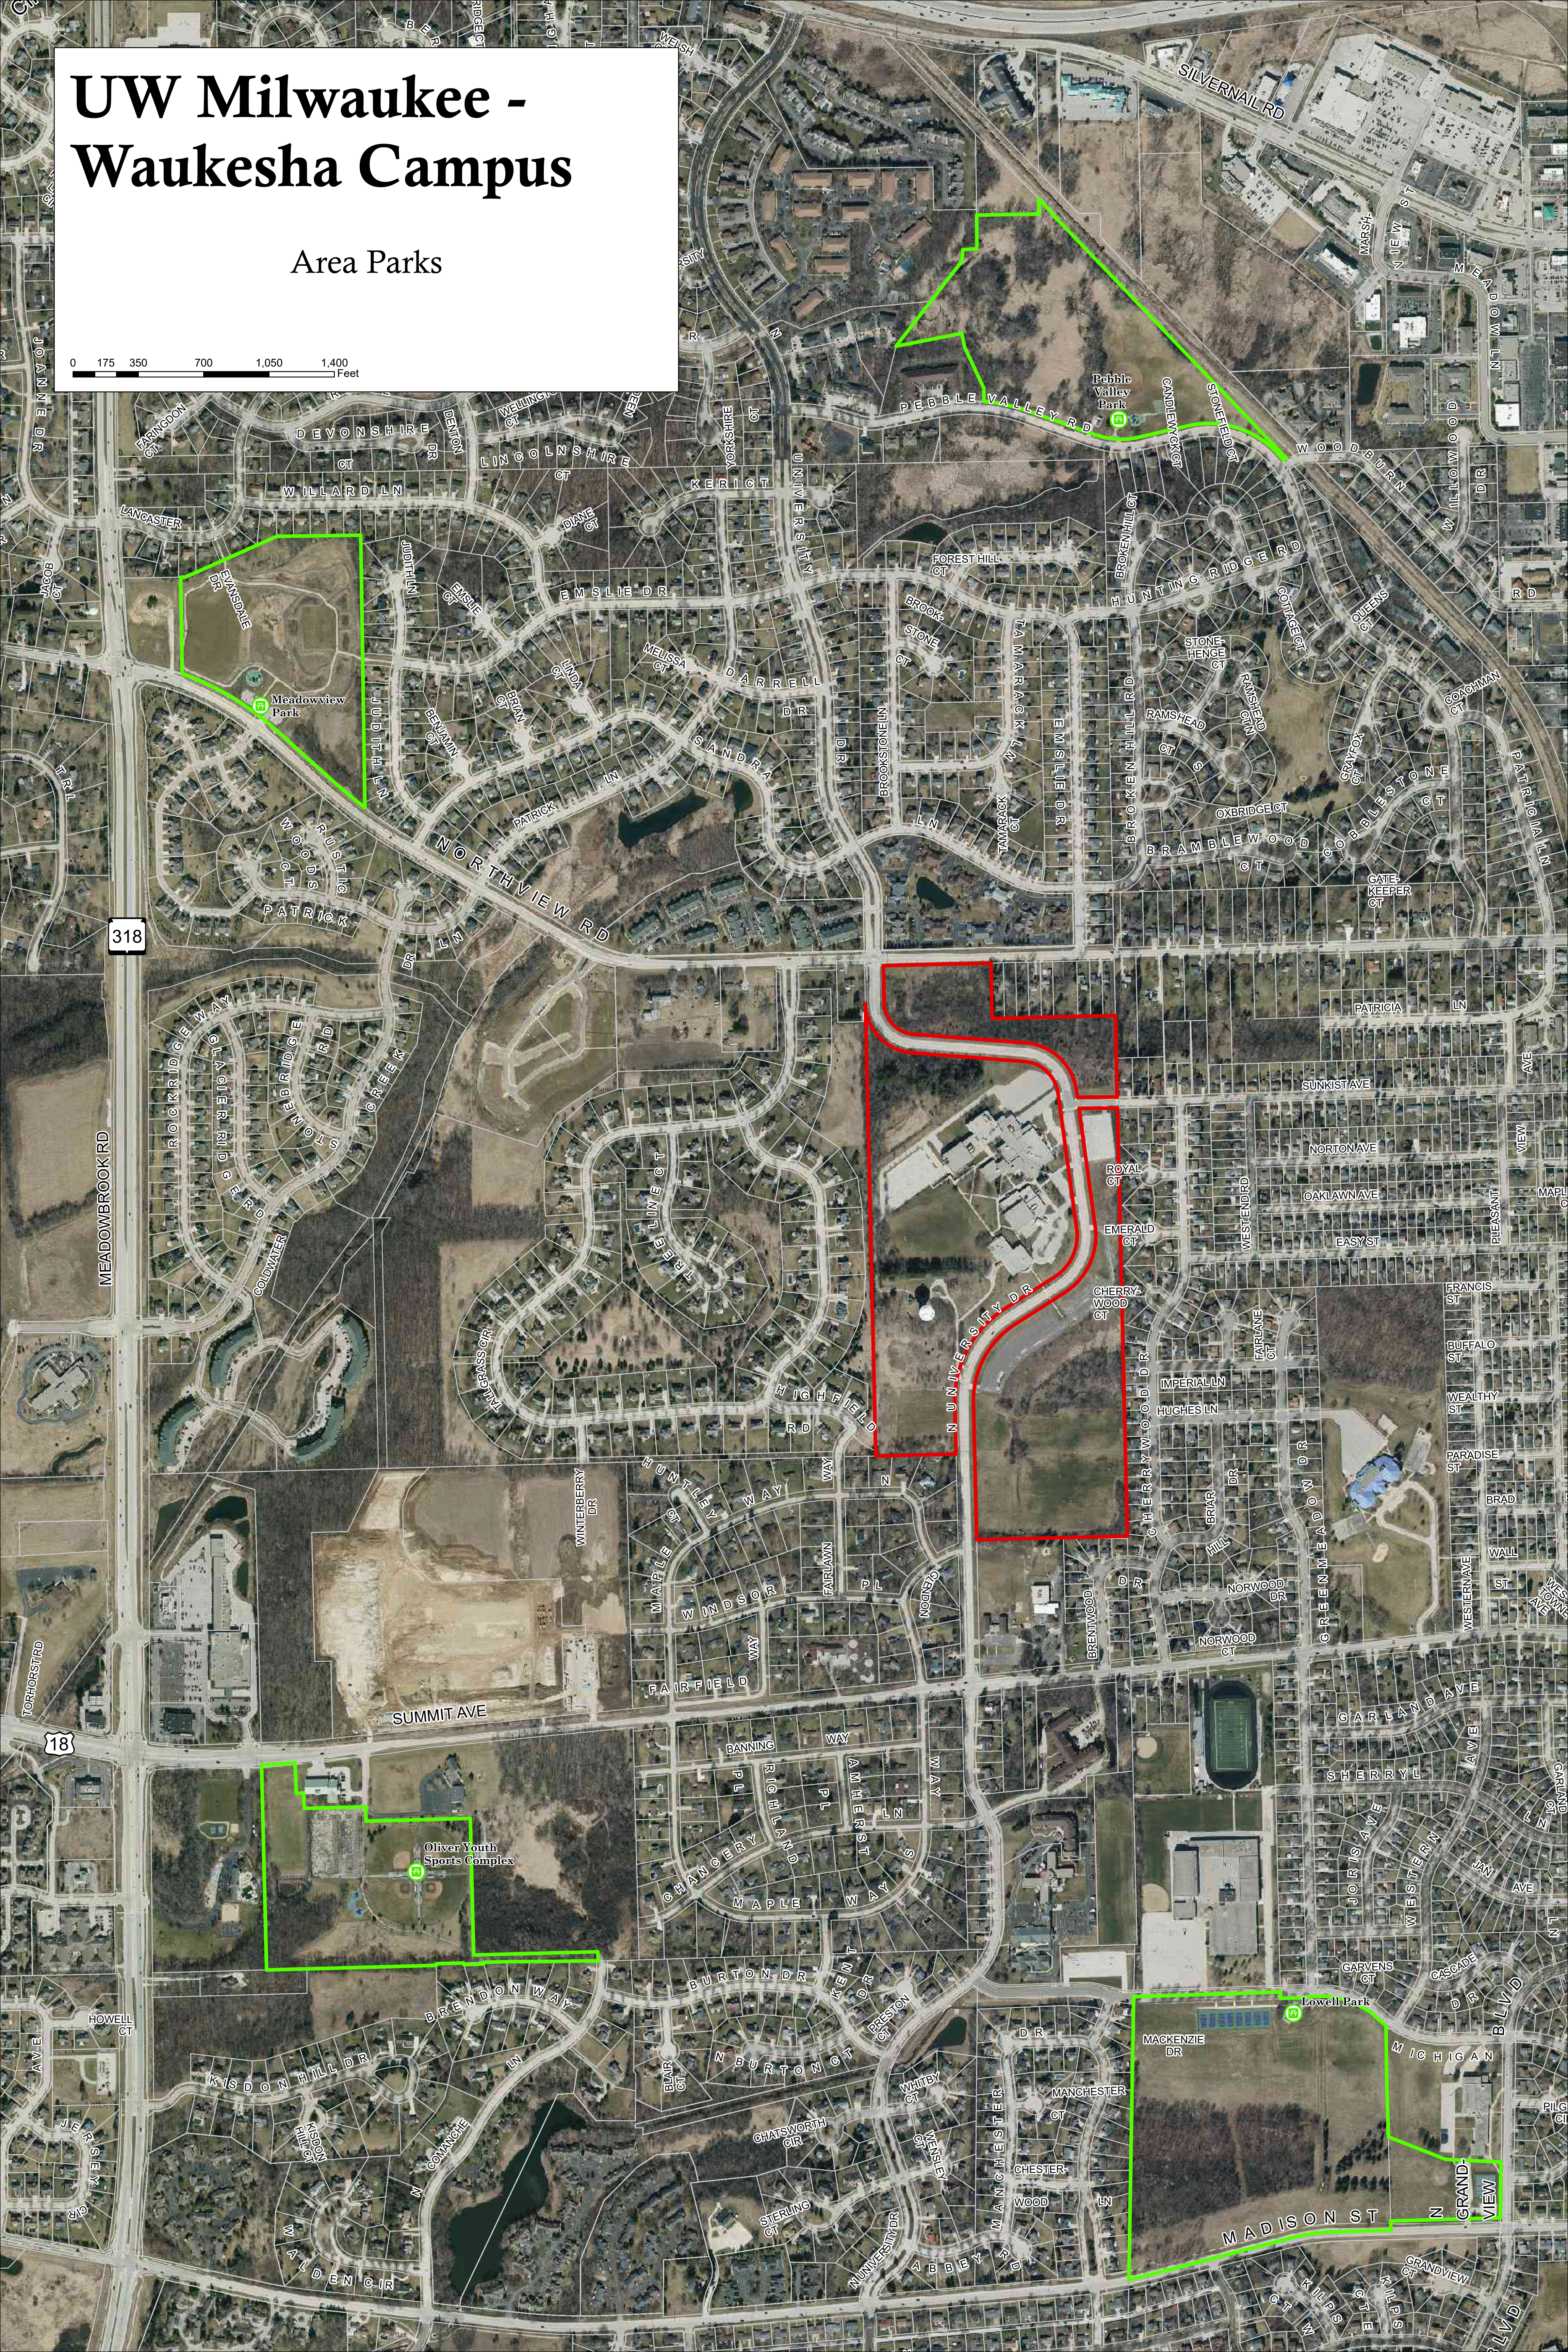

# UW Milwaukee - Waukesha Campus

## Area Parks

0 175 350 700 1,050 1,400 Feet

318

18

Oliver Youth Sports Complex

Pebble Valley Park

Meadowview Park

Lowell Park