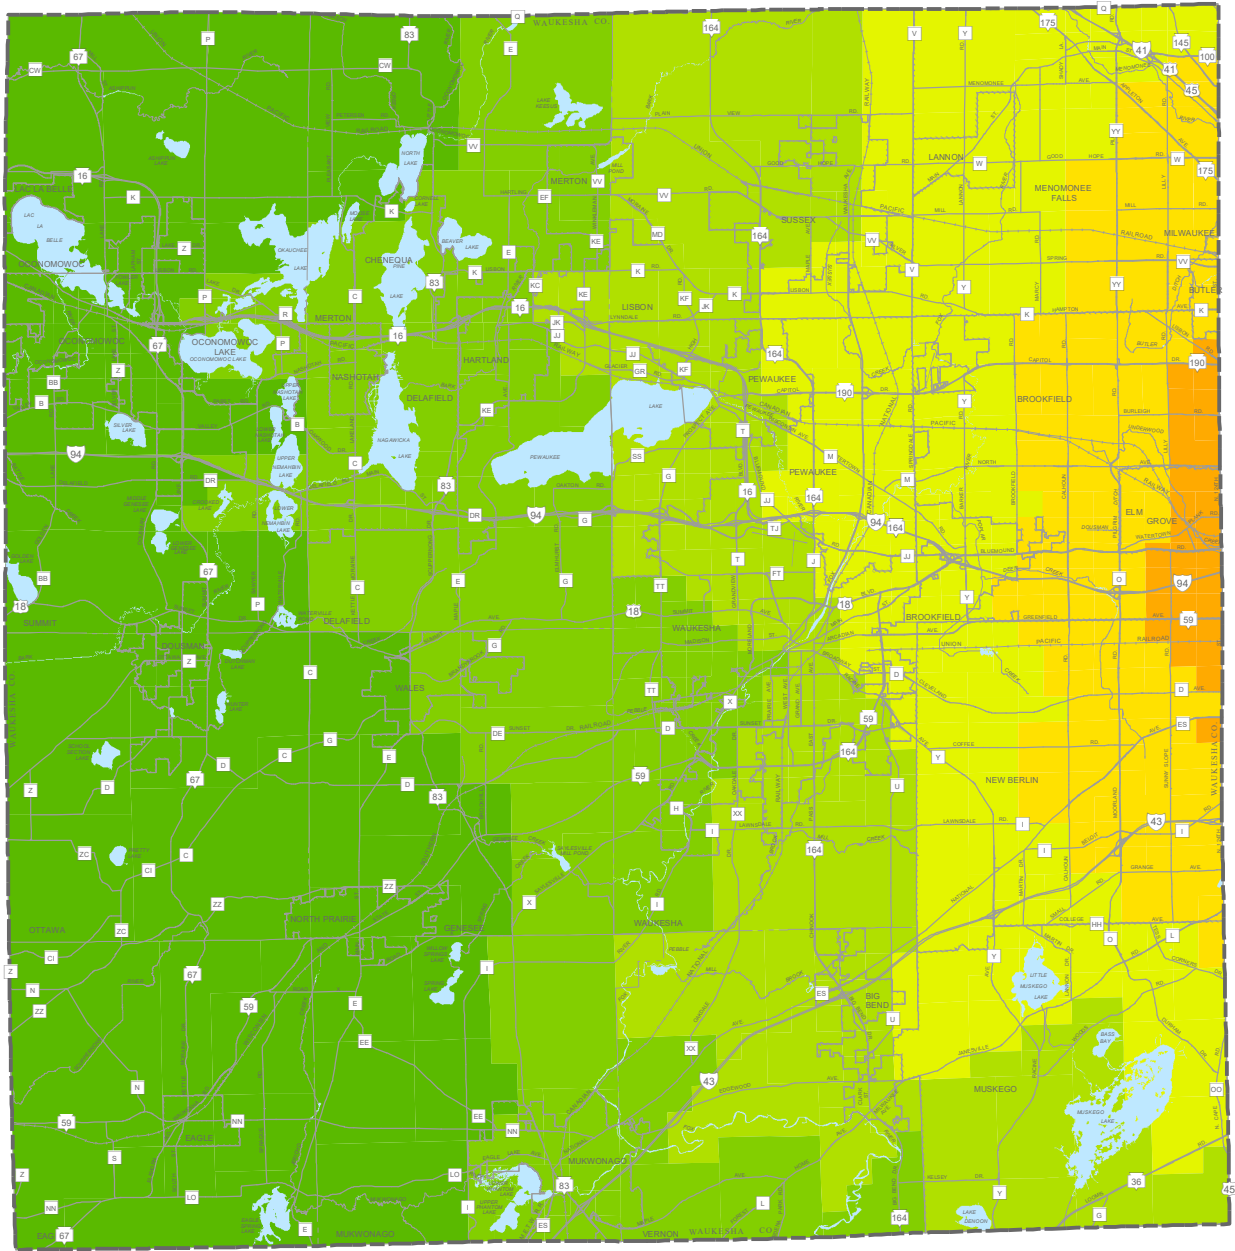

Population Accessible to Areas of Waukesha County within 30 Minutes Peak Hour Drive Time: 2011

Population

- 200,001 - 400,000
- 400,001 - 600,000
- 600,001 - 800,000
- 800,001 - 1,000,000
- 1,000,001 - 1,200,000
- 1,200,001 - 1,400,000

Source: SEWRPC