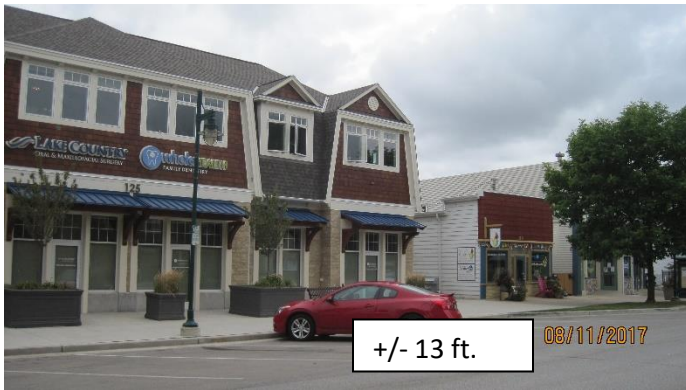

Village of Pewaukee