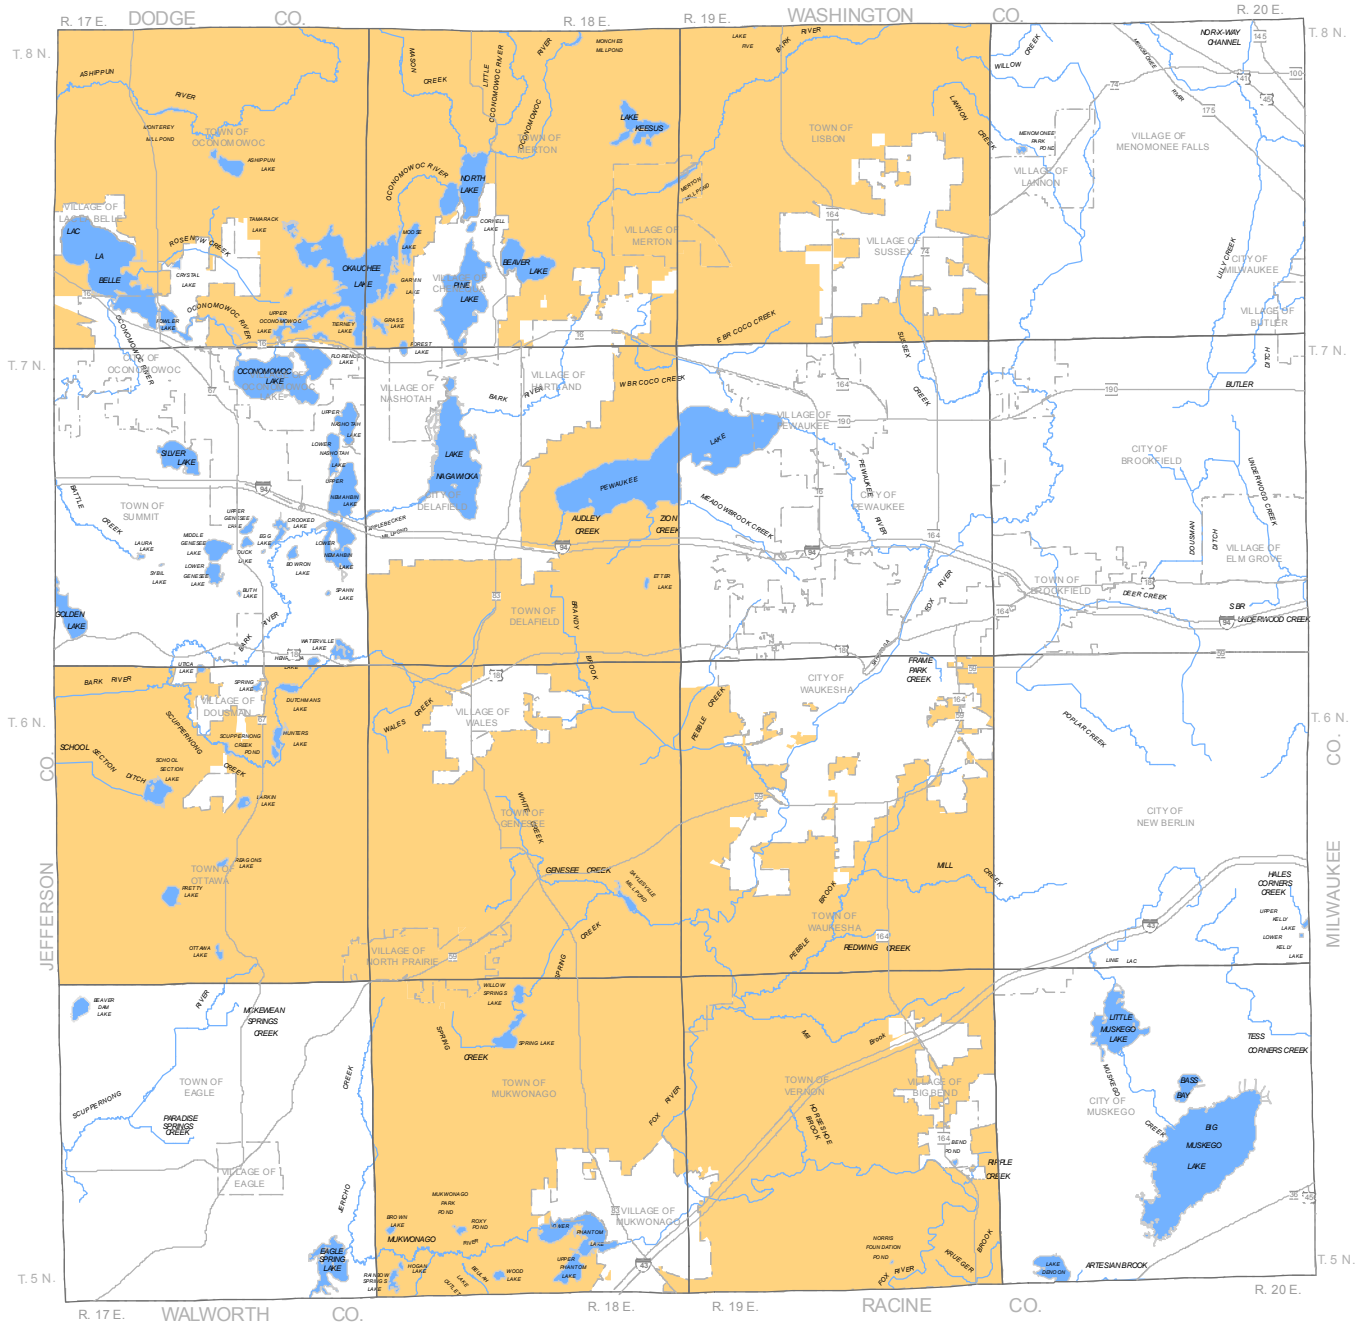

# Waukesha County Storm Water Jurisdiction

## Legend

 Areas Where County Ordinance Applies

Civil Divisions As of 10/1/2008  
 Source: SEWRPC & Waukesha County