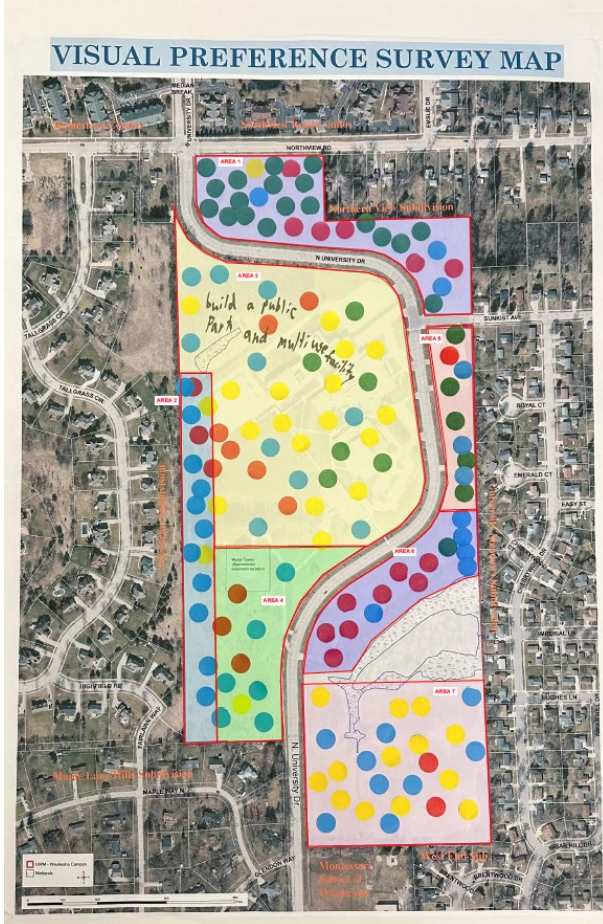

Residential Visual Preference Survey Neighborhood Information Meeting October 15, 2024

Visual Preference Survey

The colored dots below represent four housing types.
Place a dot on the map where you feel each type is appropriate.

For this exercise, please use all four colors.

The images below are examples from local communities that are a general representation of each use type.

Single-Family Residential

Condos or Townhouses

High-Quality Multi-Family