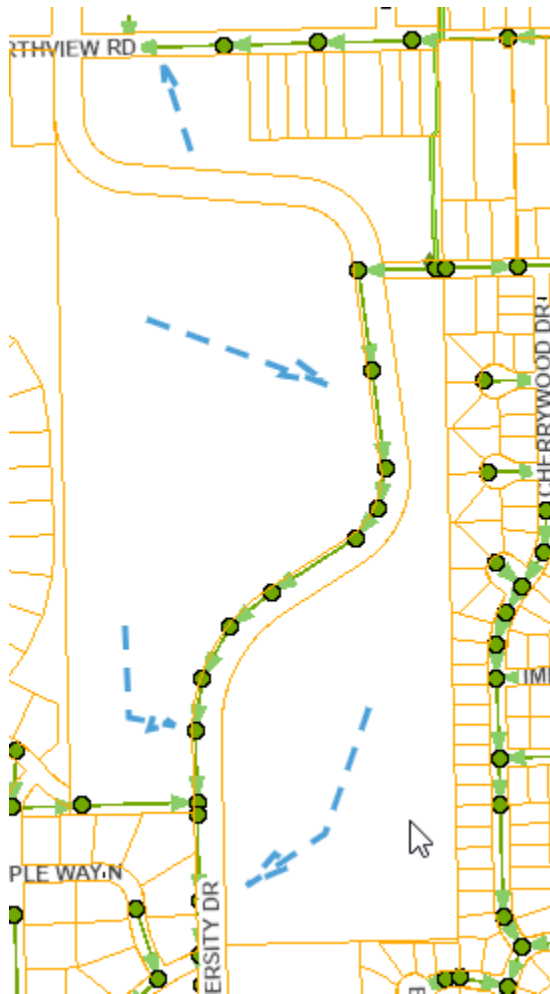

Waukesha Sanitary Sewer Information

- There is a 24"/21" sanitary sewer from Summit Avenue north along the western side of University Avenue between the curb and sidewalk that stops at Sunkist. There is significant capacity in the system.
- Depending on development pattern east of University Avenue, including north of Sunkist, extensions would likely be needed.

Source: Communication from the City of Waukesha 9-16-24