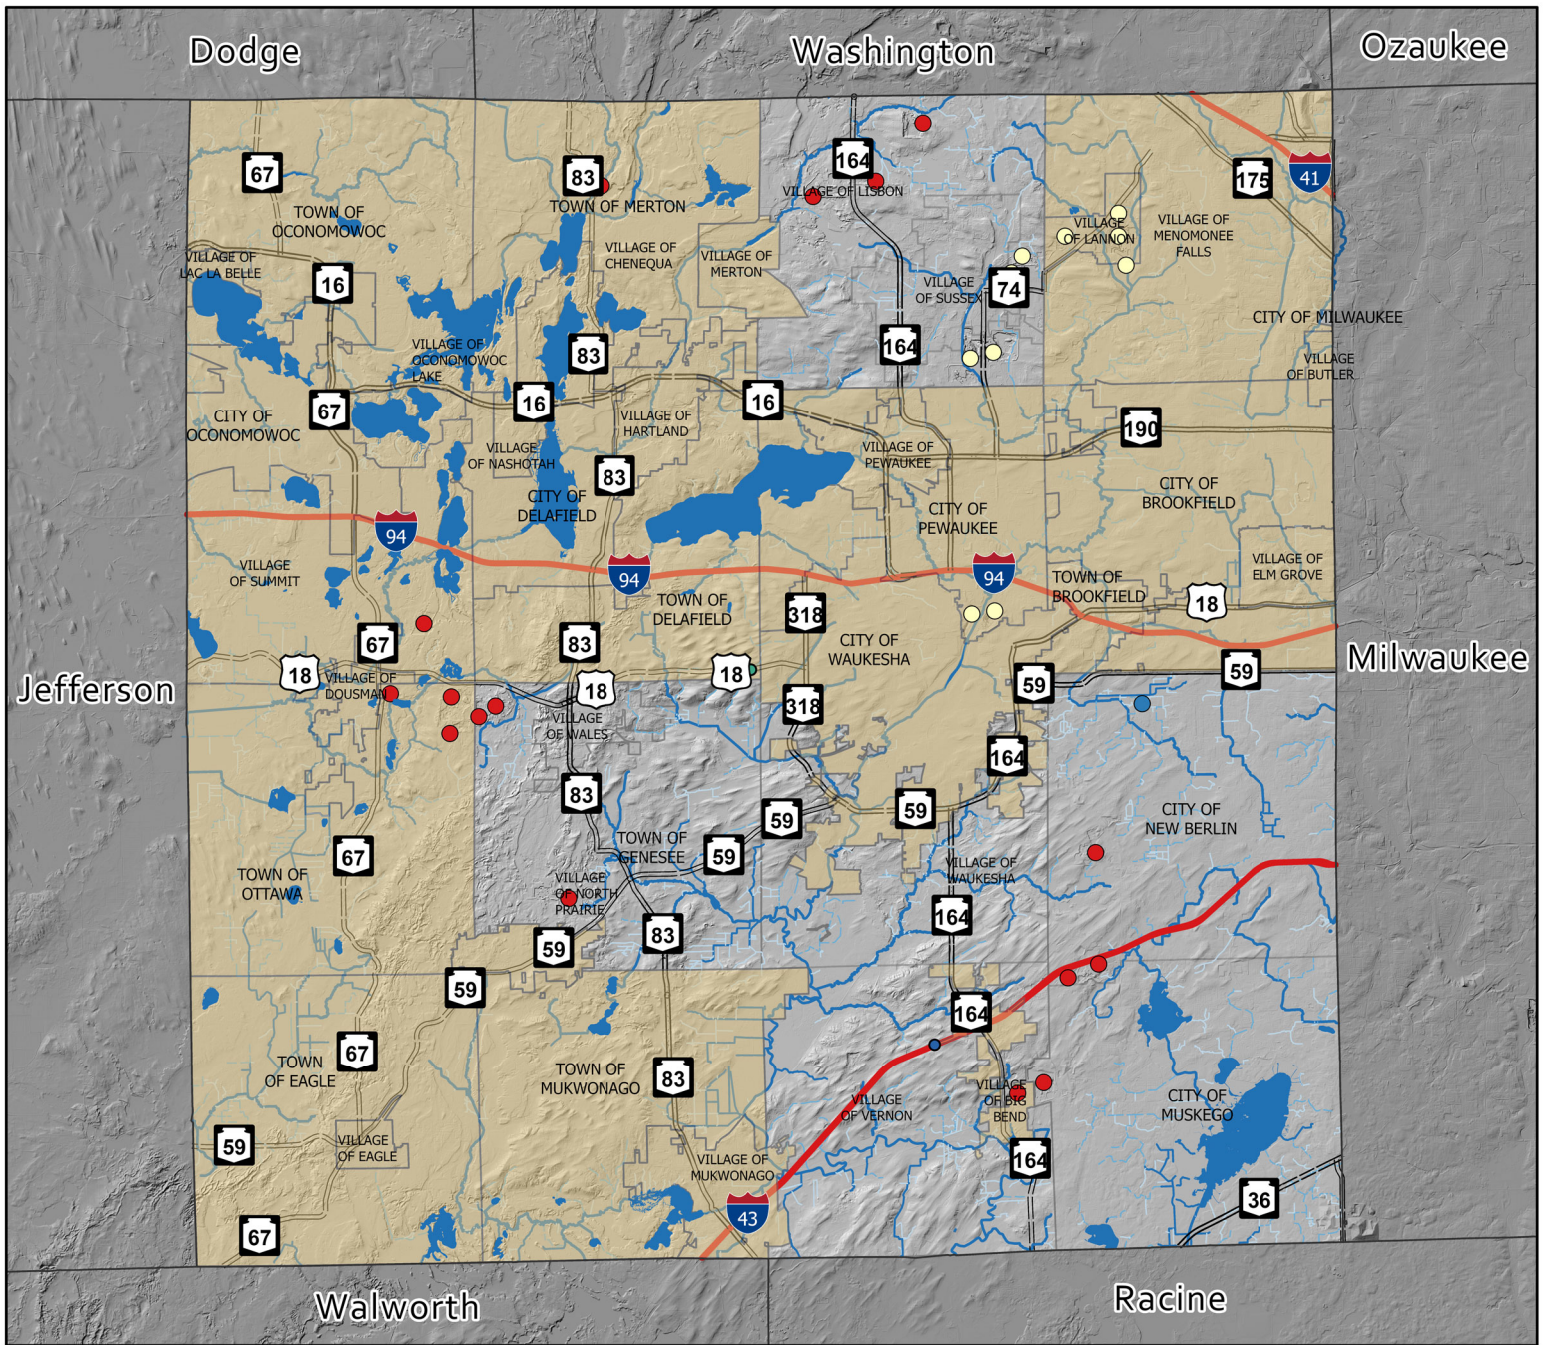

WAUKESHA COUNTY NONMETALLIC MINING JURISDICTIONAL AREAS

Legend

- Sand & Gravel
- Quarry
- Peat
- Waukesha County NR135 Nonmetallic Mining Jurisdictional Areas - 2021

Source: Waukesha County, WI DNR, SEWRPC